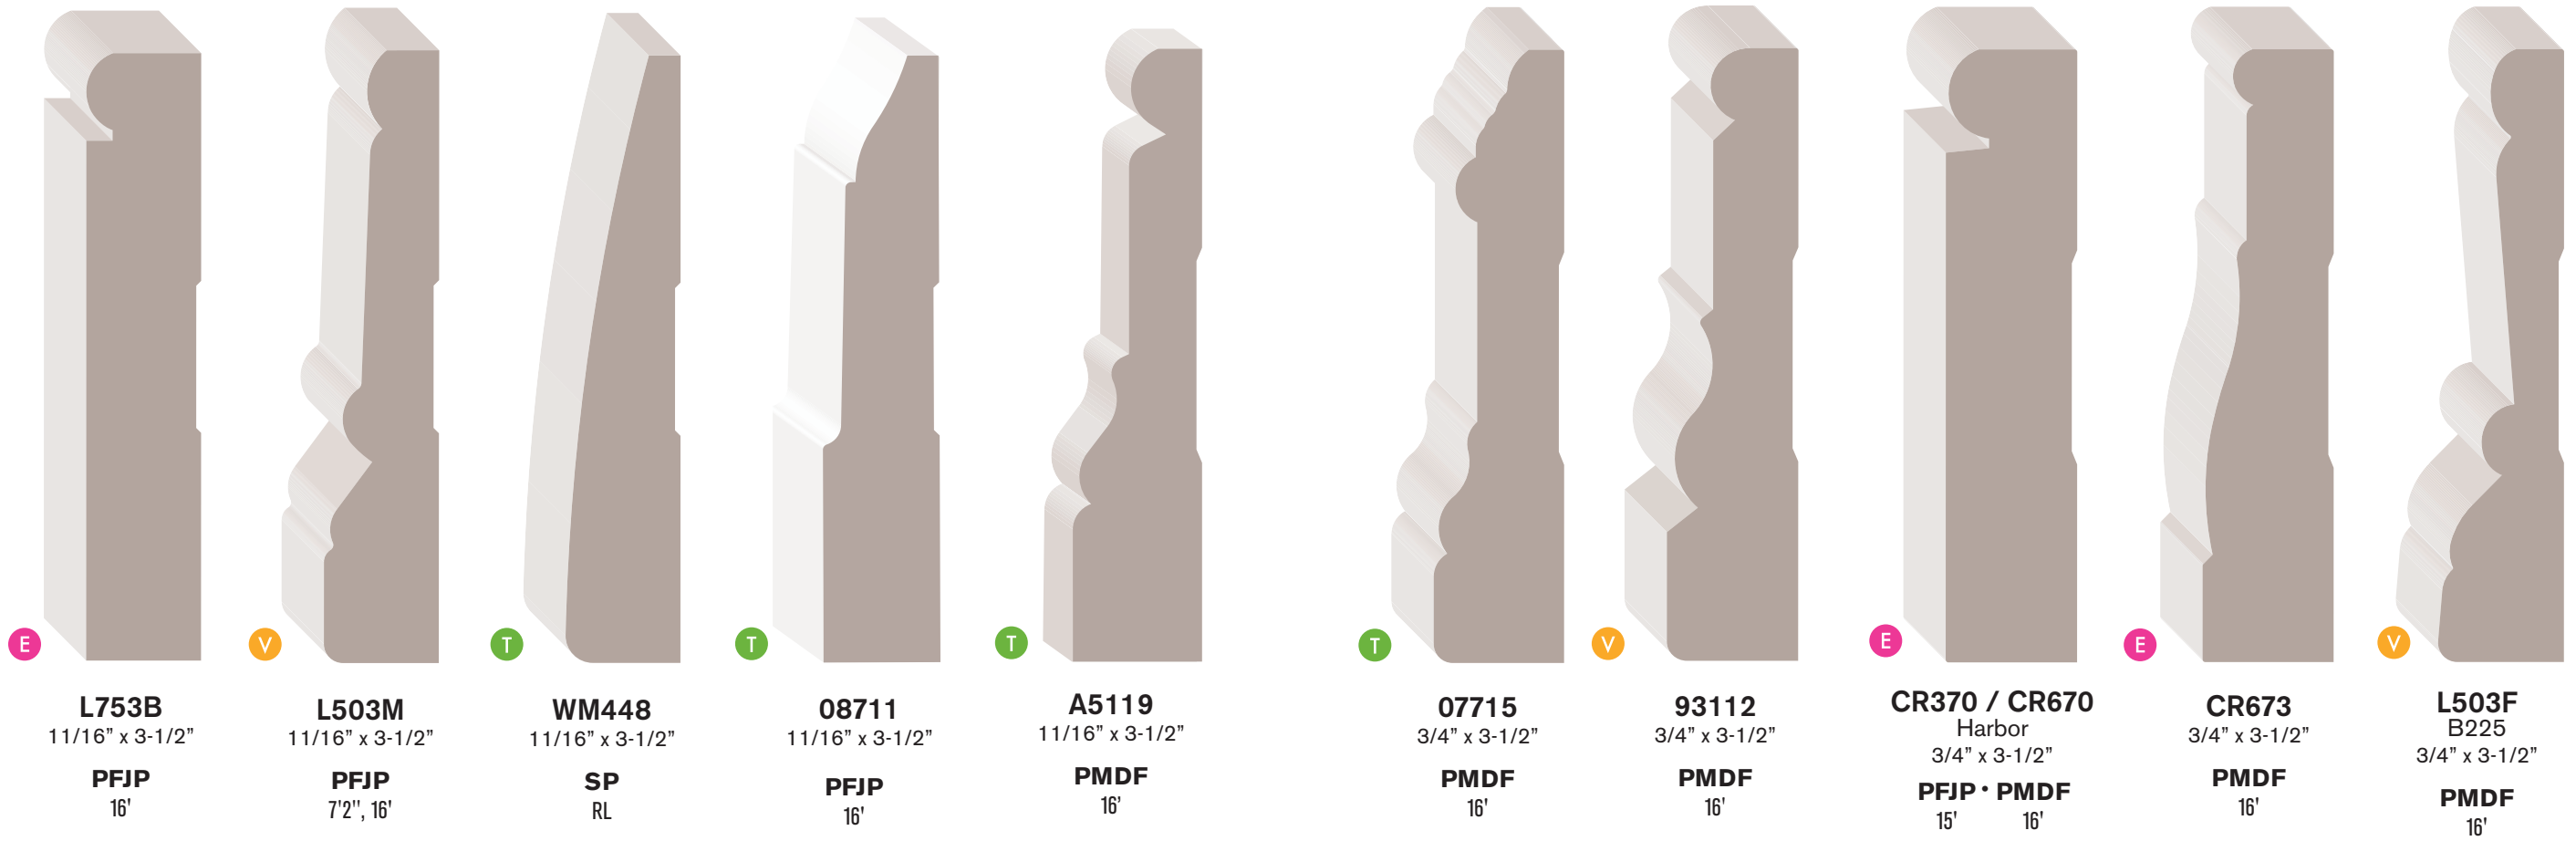

03353
5/8" x 3-3/8"
PMDF
16'

77145
1" x 3-3/8"
PMDF
16'

L503A
1-1/16" x 3-3/8"
SP
RL

L503V
B225
11/16" x 3-7/16"
PFJP
7'2", 15', 16'

OL503
WM503 / B200
1" x 3-7/16"
PFJP • PMDF
7'6", 15' 8', 16'

07444
LWM444 / 8754
5/8" x 3-1/2"
PMDF
16'

OE361
LWM361 / 8753
11/16" x 3-1/2"
PFJP • RFJ
8', 16' 8', 16'
SO • SP
8' 8', RL

OW444
WM444 / 8754
11/16" x 3-1/2"
PFJP • SP
8', 15', 16' RL

7715A
11/16" x 3-1/2"
PFJP
16'

CR373
Duomo
11/16" x 3-1/2"
PFJPOP
16'