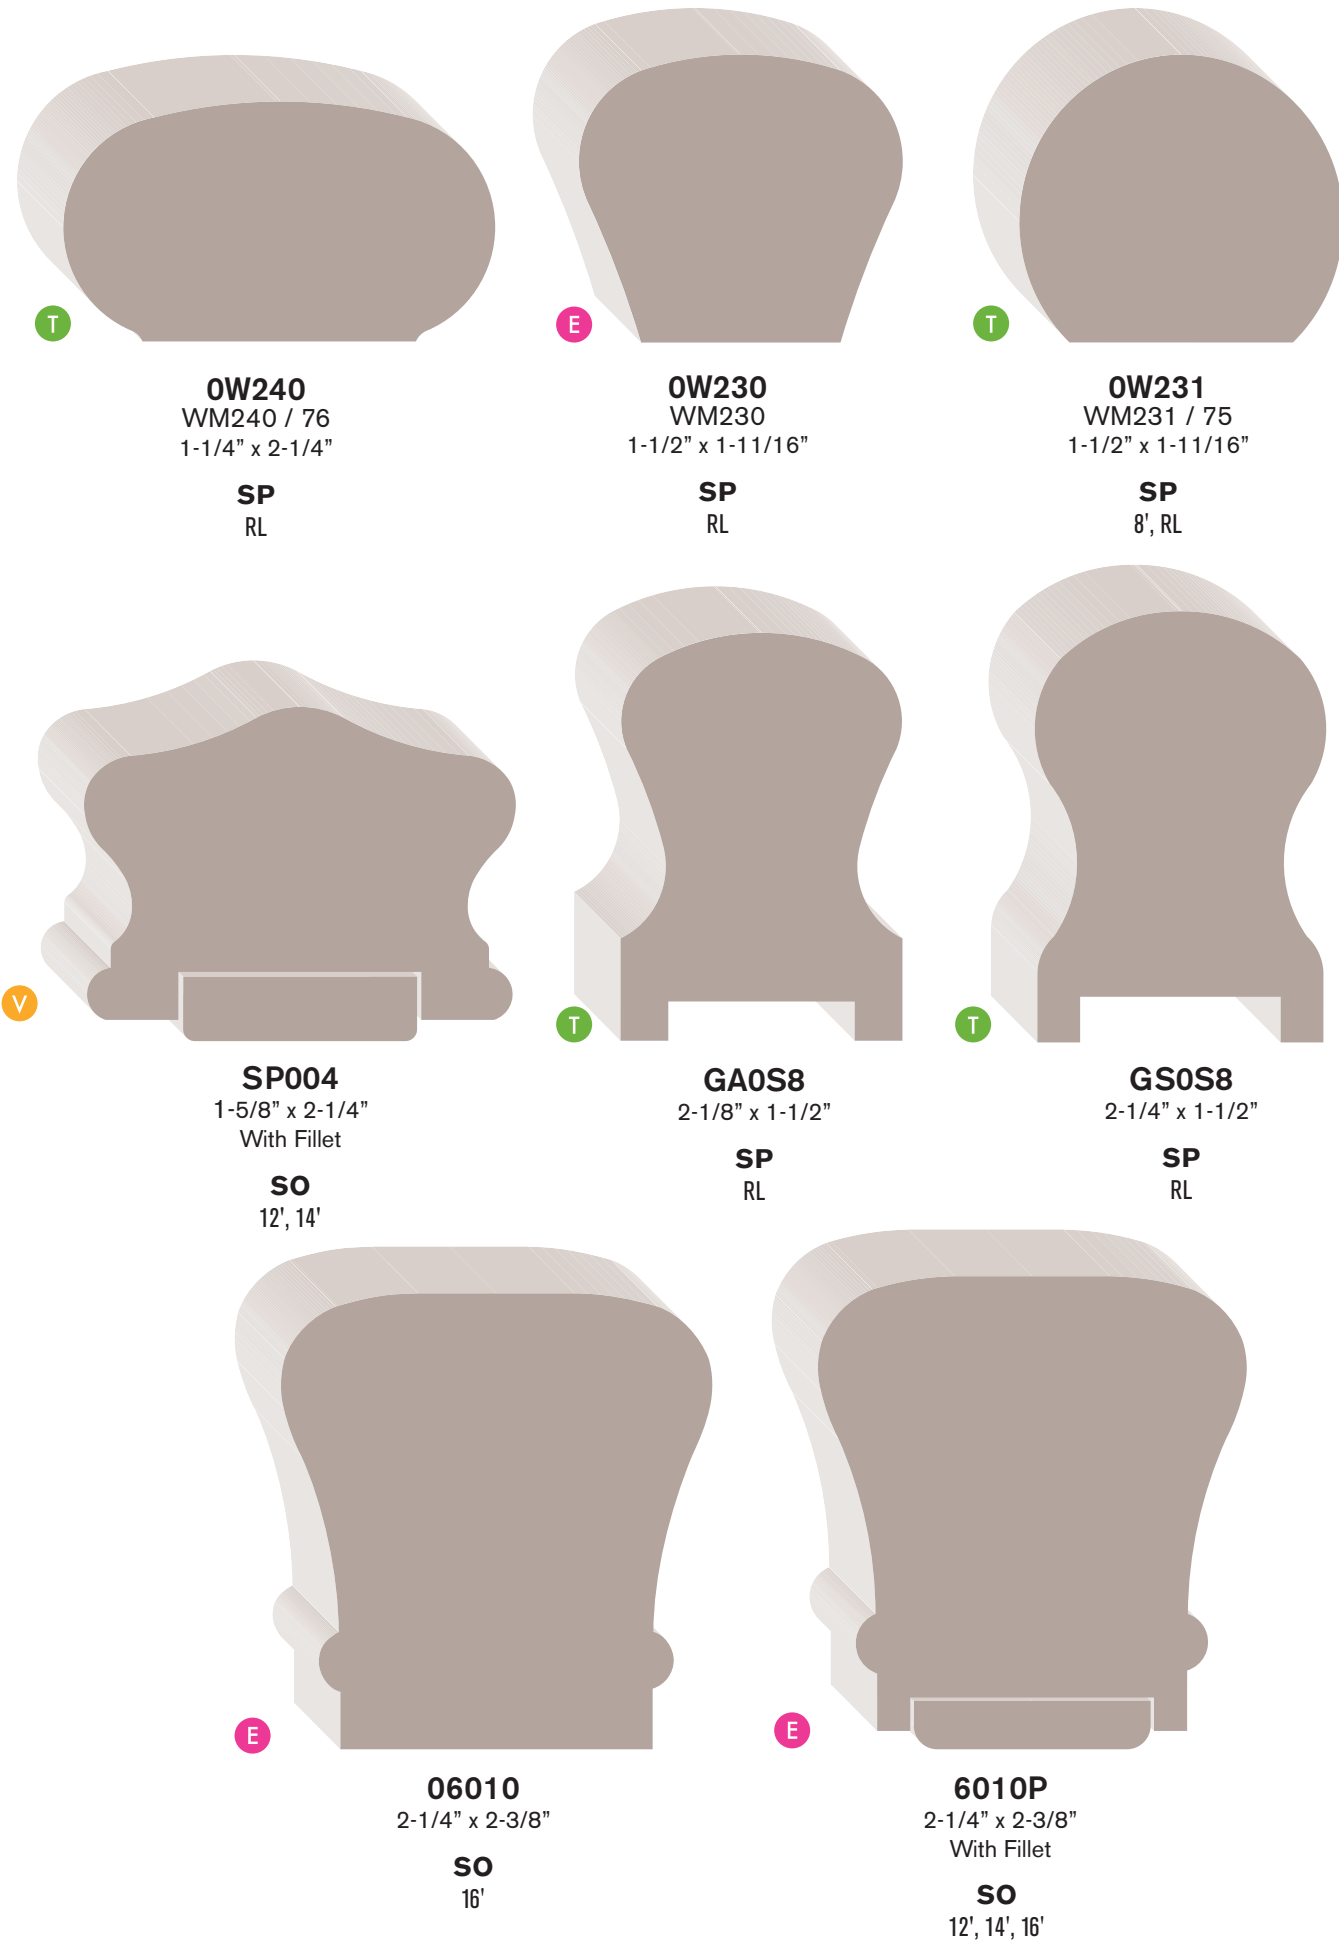

NEWEL POST

HALF NEWEL POST

BALUSTER

*Not to scale